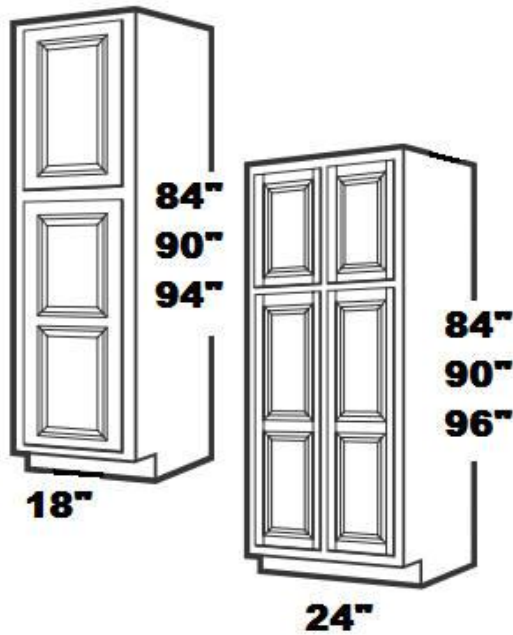

WBC2742L
WBC2742R

Blind Corner
27"W x 36"H x
12"D - 1 Door**

Blind Corner
27"W x 42"H x
12"D - 1 Door**

****NOTE: Min.
coverage 27" pull
to 30"**

Wall Corner Cabinet

**Diagonal
Corner**

WDC2430

Diagonal
Corner 24"W x
30"H - 12" side

Corner Base Front

Diagonal Corner Base Front

BDCF36K

Diagonal Corner Front
18"W x 34.5"H
1 Door, Floor (24" x 36") No Shelf

Turned Spindle Base End Shelves

End Shelves

BEF12L
BEF12R

Base End Shelf 12"W x 24"D x 34.5"H

Corner Base Cabinets

Angle Base

AB24

Angle Base Cabinet
18.5"W x
18.5"W x 24"D
**2 Doors, 1
Adjustable
Shelf**

Tall Cabinets

Pantry

WP1884

Pantry 18"W x
24"D x 84"H -
2 door