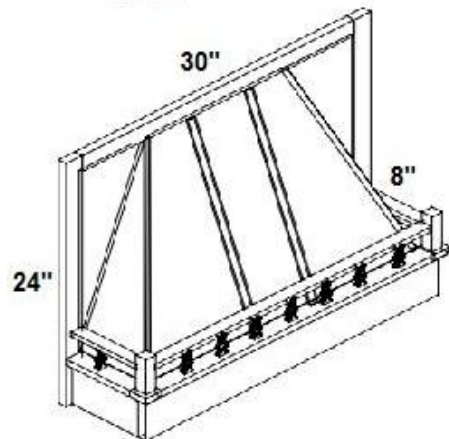

TAG1224

W3018WR

W3015PL

24\"/>

Appliance
Garage 30\"/>

Wine Rack
30\"/>

Plate Holder
30\"/>