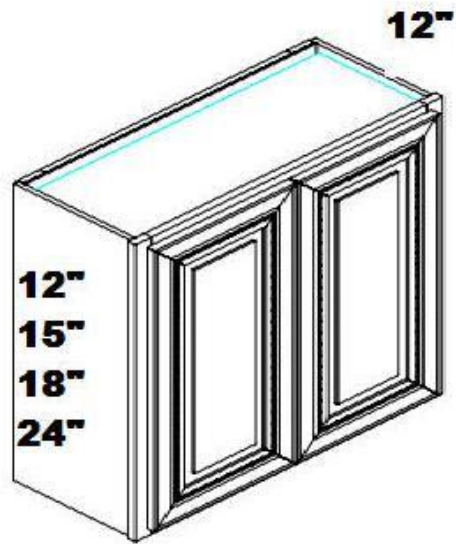

2 Door
W2415	Wall - 36"W x 12"D x 36"H -
W3015	12"D x 36"H -
W3315	2 Door
W3615	Wall - 42"W x 12"D x 36"H -
	2 Door
W2418	2 Door
W3018	Wall - 48"W x 12"D x 36"H -
W3318	12"D x 36"H -
W3618	2 Door
W2424	Wall - 24"W x 12"D x 42"H -
W3024	12"D x 42"H -
W3324	2 Door
W3624	Wall - 27"W x 12"D x 42"H -
	2 Door
	Wall - 30"W x 12"D x 42"H -
	2 Door
	Wall - 33"W x 12"D x 42"H -
	2 Door
	Wall - 36"W x 12"D x 42"H -
	2 Door
	Wall - 42"W x 12"D x 42"H -
	2 Door
	Wall - 48"W x 12"D x 42"H -
	2 Door
	*30" & 36" Tall Cabinets have 2 shelves
	*42" Tall Cabinets have 3 shelves
	Wall - 30"W x 12"D x 12"H -
	2 Door
	Wall - 33"W x 12"D x 12"H -
	2 Door
	Wall - 36"W x 12"D x 12"H -
	2 Door
	Wall - 39"W x 12"D x 12"H -
	2 Door
	Wall - 24"W x 12"D x 15"H -
	2 Door
	Wall - 30"W x 12"D x 15"H -
	2 Door
	Wall - 33"W x 12"D x 15"H -