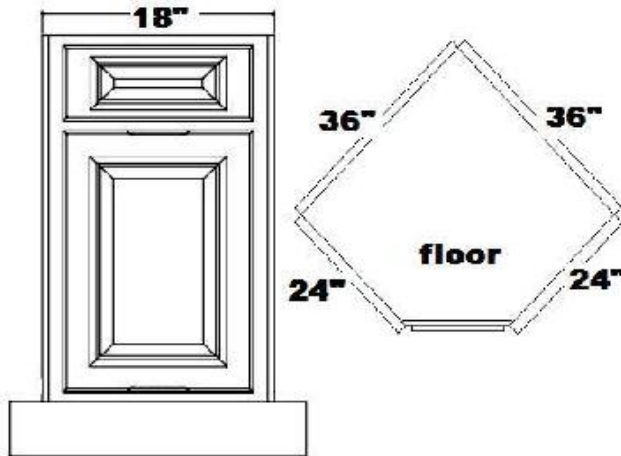

Wall Corner Cabinet		Blind Corner
----------------------------	--	---------------------

	WBC2730L WBC2730R WBC2736L WBC2736R	Blind Corner 27"W x 30"H x 12"D -1 Door**
--	--------------------------------------------------	----------------------------------------------

WBC2742L
WBC2742R

Blind Corner
27"W x 36"H x
12"D - 1 Door**

Blind Corner
27"W x 42"H x
12"D - 1 Door**

****NOTE: Min.
coverage 27" pull
to 30"**

Wall Corner Cabinet

**Diagonal
Corner**

WDC2430

Diagonal
Corner 24"W x
30"H - 12" side

BBL36/39L
BBL36/39R
27"W x 24"D x 34.5"H Blind Corner
1 door, 1 drawer
(Minimum Pull 36")

BBL42/45L
BBL42/45R

39"W x 24"D x 34.5"H Blind Corner
1 door, 1 drawer
(Minimum Pull 42")

	BBL36/39 L/R			BBL42/45 L/R	
	Honey Oak	Spice, Latte & Cherrystone		Honey Oak	Spice, Latte & Cherrystone
A	27"	27"	A	39"	39"
B	8 27/32"	8 27/32"	B	14 27/32"	14 27/32"
C	6 3/16"	6 3/16"	C	6 3/16"	6 3/16"
D	1 9/16"	1 9/16"	D	1 9/16"	1 9/16"
E	9 25/32"	11 9/32"	E	15 25/32"	17 9/32"

Corner Base Front

Diagonal Corner Base Front

BDCF36K

Diagonal Corner Front
18"W x 34.5"H
1 Door, Floor (24" x 36") No Shelf

Turned Spindle Base End Shelves

End Shelves

BEF12L
BEF12R

Base End Shelf 12"W x 24"D x 34.5"H