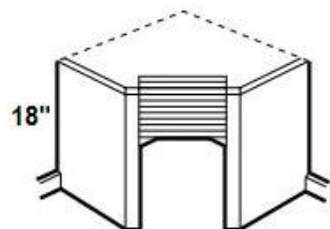

Specialty Cabinet	Micro/Wine
--------------------------	-------------------

	MWO3018	Microwave Cabinet 30"W X 12"D X 18"H
	WH30	<p>Note: Opening 27"W x 14.5" <i>(without shelf)</i> Shelf is 18"D x 3/4"T</p> <p>Wood Hood 30"W x 8"D x</p>