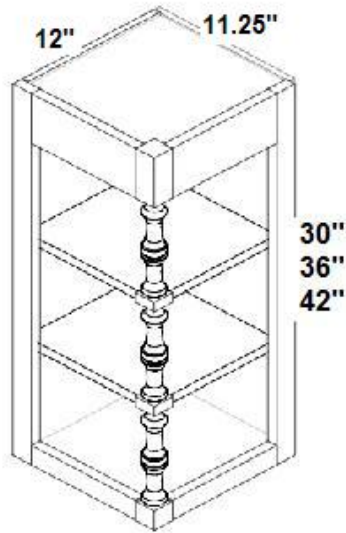

WEF1230 11.25"D x 12"W x 30"H - 2 Shelves
WEF1236 11.25"D x 12"W x 36"H - 2 Shelves
WEF1242 11.25"D x 12"W x 36"H - 3 Shelves

Wall Cabinet with Drawers and Glass Doors

Wall Cabinet with Small Drawers