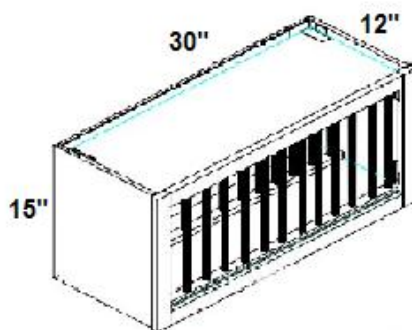

TAG1224

W3018WR

W3015PL

24\"/>

Appliance
Garage 30\"/>

Wine Rack
30\"/>

Plate Holder
30\"/>