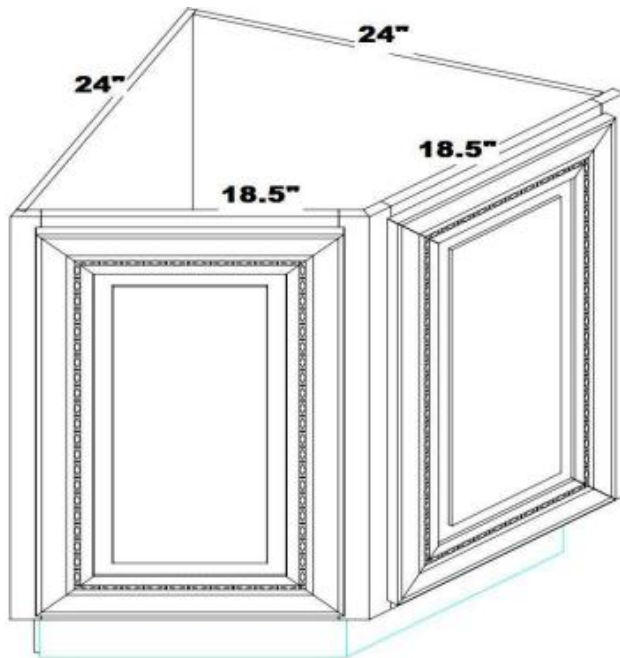

WBC2742L
WBC2742R

Blind Corner
27"W x 36"H x
12"D - 1 Door**

Blind Corner
27"W x 42"H x
12"D - 1 Door**

****NOTE: Min.
coverage 27" pull
to 30"**

Wall Corner Cabinet

**Diagonal
Corner**

WDC2430

Diagonal
Corner 24"W x
30"H - 12" side

Corner Base Front

Diagonal Corner Base Front

BDCF36K

Diagonal Corner Front
18"W x 34.5"H
1 Door, Floor (24" x 36") No Shelf

Turned Spindle Base End Shelves

End Shelves

BEF12L
BEF12R

Base End Shelf 12"W x 24"D x 34.5"H

Corner Base Cabinets

Angle Base

AB24

Angle Base Cabinet
18.5"W x
18.5"W x 24"D
**2 Doors, 1
Adjustable
Shelf**

Tall Cabinets

Pantry

WP1884

Pantry 18"W x
24"D x 84"H -
2 door