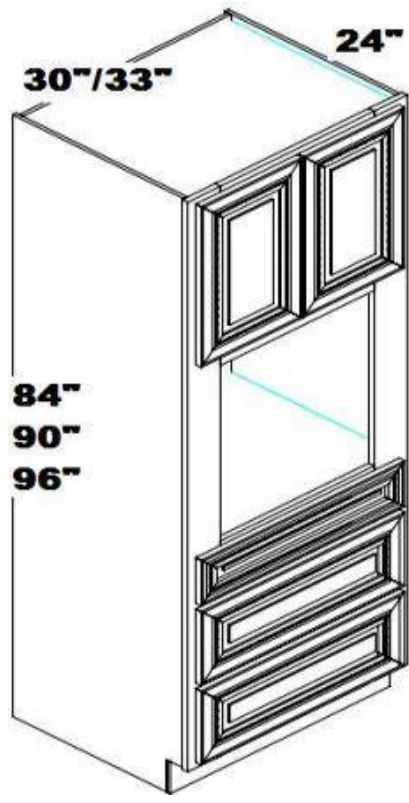

KITCHEN CABINET SPECIFICATIONS

FOR THESE STYLES

Santa Fe Rope | Cafe Latte | Honey Oak | Cherrystone Bronze | Pecan Pillow

Storefront

NOTE: Not all items are available for all lines.

Wall Cabinets

LINE DRAWINGS (presented in architectural orthogonal view)	CODE	DESCRIPTION
Wall - Single Door		12" Depth
 <p>The line drawing shows a 3D perspective of a wall cabinet. The depth is labeled as 12" at the top right. On the left side, three height options are listed vertically: 30", 36", and 42". The cabinet has a single door with a decorative panel.</p>	<p>W0930 W1230 W1530 W1830 W2130</p> <p>W0936 W1236 W1536 W1836 W2136</p> <p>W0942 W1242 W1542 W1842 W2142</p>	<p>Wall - 09"W x 12"D x 30"H - 1 Door</p> <p>Wall - 12"W x 12"D x 30"H - 1 Door</p> <p>Wall - 15"W x 12"D x 30"H - 1 Door</p> <p>Wall - 18"W x 12"D x 30"H - 1 Door</p> <p>Wall - 21"W x 12"D x 30"H - 1 Door</p> <p>Wall - 09"W x 12"D x 36"H - 1 Door</p> <p>Wall - 12"W x 12"D x 36"H - 1 Door</p> <p>Wall - 15"W x 12"D x 36"H - 1 Door</p> <p>Wall - 18"W x 12"D x 36"H - 1 Door</p> <p>Wall - 21"W x 12"D x 36"H - 1 Door</p> <p>Wall - 09"W x 12"D x 42"H - 1 Door</p> <p>Wall - 12"W x 12"D x 42"H - 1 Door</p> <p>Wall - 15"W x 12"D x 42"H - 1 Door</p> <p>Wall - 18"W x 12"D x 42"H - 1 Door</p>

WBC2742L
WBC2742R

Blind Corner
27"W x 36"H x
12"D - 1 Door**

Blind Corner
27"W x 42"H x
12"D - 1 Door**

****NOTE: Min.
coverage 27" pull
to 30"**

Wall Corner Cabinet

**Diagonal
Corner**

WDC2430

Diagonal
Corner 24"W x
30"H - 12" side

Pantry 24"W x
24"D x 90"H -
4 door

Pantry 24"W x
24"D x 96"H -
4 door

***All have 2
fixed & 3
adjustable
shelves**

Tall Cabinet

Oven

OC3084

OC3096	30"W x 24"D x 84"H - 2 door, 2 drawer*
OC3384	30"W x 24"D x 96"H - 2 door, 2 drawer*
OC3390	
OC3396	33"W x 24"D x 84"H - 2 door, 2 drawer**
	33"W x 24"D x 90"H - 2 door, 2 drawer**
	33"W x 24"D x 96"H - 2 door, 2 drawer**
	*Opening 26 7/8" x 31 1/2"
	**Opening 29 7/8" x 31 1/2"