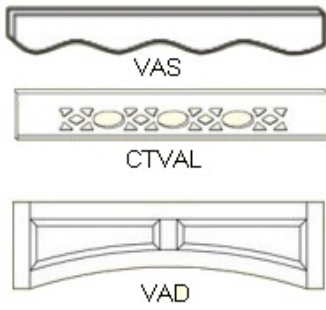

Outside Corner
Molding 3/4" x
3/4" x 96"

Scribe Molding
3/4" x 1/4" x
96"

Inside Cnr
Molding 3/4" x
3/4" x 96"

VAS48

Sculptured
Valance - 4.5"
W x 48" L

CTVAL36
CTVAL48

VAD36
VAD42
VAD48

Country
Valance - 5"W
x 36"L
Country