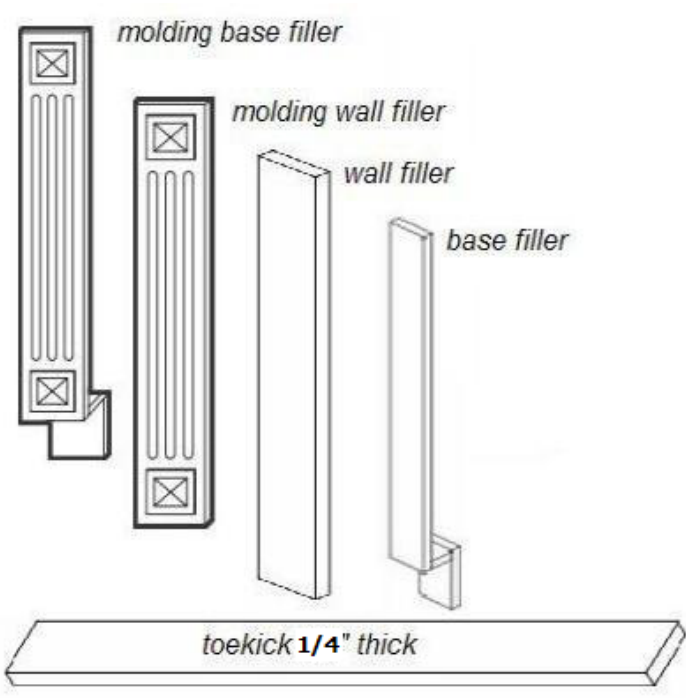

Acce96series

Fillers	Wall and Base Fillers