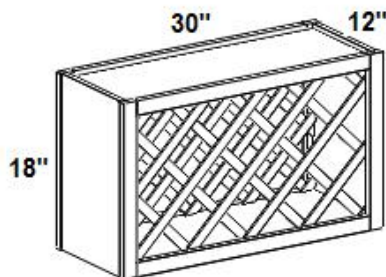

Wall Cabinet with Small Drawers

W3630BGD
 W3636BGD
 W3642BGD

36"W x 12"D x 30"H
 36"W x 12"D x 36"H
 36"W x 12"D x 42"H
 *6 - 6" H drawers across bottom are included in the overall height. Doors have glass panels

Specialty Cabinet	Micro/Wine
--------------------------	-------------------

	MWO3018	Microwave Cabinet 30"W X 12"D X 18"H
	WH30	<p>Note: Opening 27"W x 14.5" <i>(without shelf)</i> Shelf is 18"D x 3/4"T</p> <p>Wood Hood 30"W x 8"D x</p>