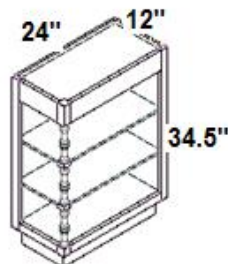

BBL36/39L
BBL36/39R
27"W x 24"D x 34.5"H Blind Corner
1 door, 1 drawer
(Minimum Pull 36")

BBL42/45L
BBL42/45R

39"W x 24"D x 34.5"H Blind Corner
1 door, 1 drawer
(Minimum Pull 42")

	BBL36/39 L/R			BBL42/45 L/R	
	Honey Oak	Spice, Latte & Cherrystone		Honey Oak	Spice, Latte & Cherrystone
A	27"	27"	A	39"	39"
B	8 27/32"	8 27/32"	B	14 27/32"	14 27/32"
C	6 3/16"	6 3/16"	C	6 3/16"	6 3/16"
D	1 9/16"	1 9/16"	D	1 9/16"	1 9/16"
E	9 25/32"	11 9/32"	E	15 25/32"	17 9/32"

Corner Base Front

Diagonal Corner Base Front

BDCF36K

Diagonal Corner Front
18"W x 34.5"H
1 Door, Floor (24" x 36") No Shelf

Turned Spindle Base End Shelves

End Shelves

BEF12L
BEF12R

Base End Shelf 12"W x 24"D x 34.5"H

Corner Base Cabinets

Angle Base

AB24

Angle Base Cabinet
18.5"W x
18.5"W x 24"D
**2 Doors, 1
Adjustable
Shelf**

Tall Cabinets

Pantry

WP1884

Pantry 18"W x
24"D x 84"H -
2 door