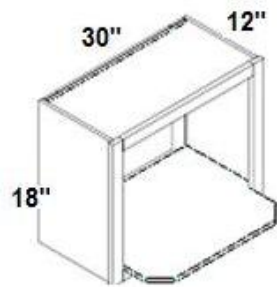

Wall Cabinet with Small Drawers

W3630BGD
 W3636BGD
 W3642BGD

36"W x 12"D x 30"H
 36"W x 12"D x 36"H
 36"W x 12"D x 42"H
 *6 - 6" H drawers across bottom are included in the overall height. Doors have glass panels

Specialty Cabinet	Micro/Wine
--------------------------	-------------------

	MWO3018	Microwave Cabinet 30"W X 12"D X 18"H
	WH30	<p>Note: Opening 27"W x 14.5" <i>(without shelf)</i> Shelf is 18"D x 3/4"T</p> <p>Wood Hood 30"W x 8"D x</p>