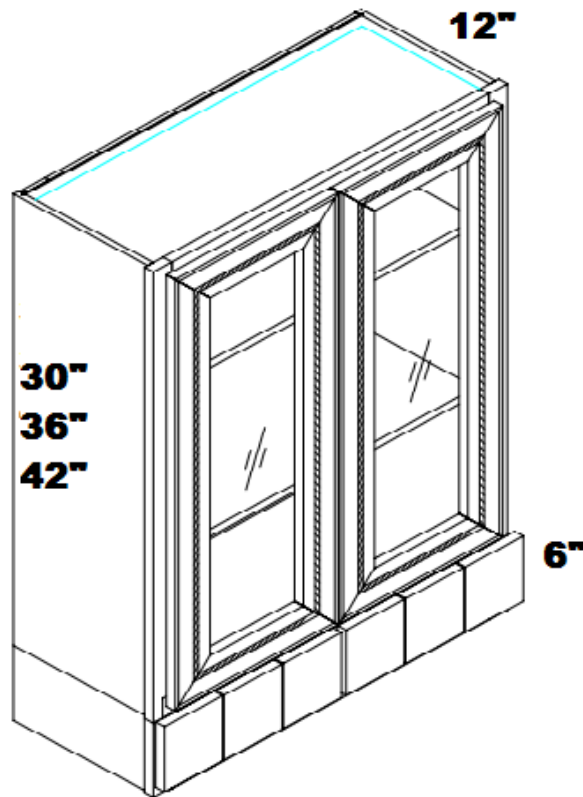

WDC2742

Diagonal
Corner 27"W x
42"H - 15" side

Diagonal
Corner 27"W x
42"H - 15" side

Wall End Shelves

12" Depth

WES0530

11.25"W x
5"D x 30"H - 2
Shelves

WES0536

11.25"W x
5"D x 36"H - 2
Shelves

WES0542

11.25"W x
5"D x 36"H - 3
Shelves

WEF1230 11.25"D x 12"W x 30"H - 2 Shelves
 WEF1236 11.25"D x 12"W x 36"H - 2 Shelves
 WEF1242 11.25"D x 12"W x 36"H - 3 Shelves

Wall Cabinet with Drawers and Glass Doors

Wall Cabinet with Small Drawers

W3630BGD
 W3636BGD
 W3642BGD

36"W x 12"D x 30"H
 36"W x 12"D x 36"H
 36"W x 12"D x 42"H
 *6 - 6" H drawers across bottom are included in the overall height. Doors have glass panels