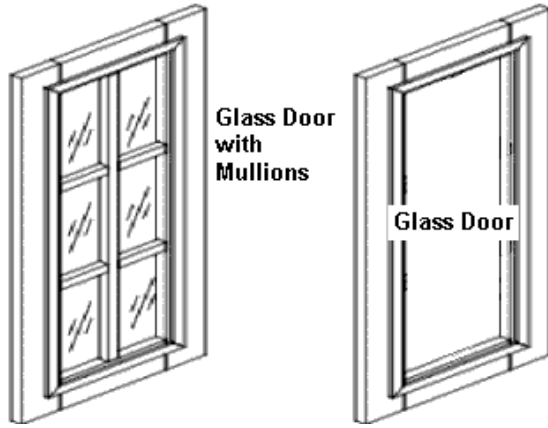

Doors for cabinets wider than 18" come as a set of 2.
Santa Fe Rope has *rope* mullions
Cherrystone Bronze - *no* mullions

W3042BGD	for W3630 wall cabinet
W3642BGD	W1536GD - for W1536 wall cabinet
WDC2430GD	W1836GD - for W1836 wall cabinet
WDC2436GD	W3036GD - for W3036 wall cabinet
WDC2442GD	W3636GD - for W3636 wall cabinet
WDC2736GD	W1542GD - for W1542 wall cabinet
WDC2742GD	W1842GD - for W1842 wall cabinet
	W3042GD - for W3042 wall cabinet
	W3642GD - for W3642 wall cabinet
	WDC2430GD - for WDC2430 wall cabinet
	WDC2436GD - for WDC2436 wall cabinet
	WDC2442GD - for WDC2442 wall cabinet
	WDC2736GD - for WDC2736 wall cabinet
	WDC2742GD - for WDC2742 wall cabinet

Specialty Cabinet	Micro/Wine

	MWO3018	Microwave Cabinet 30"W X 12"D X 18"H
	WH30	Note: Opening 27"W x 14.5" <i>(without shelf)</i> Shelf is 18"D x 3/4"T Wood Hood 30"W x 8"D x