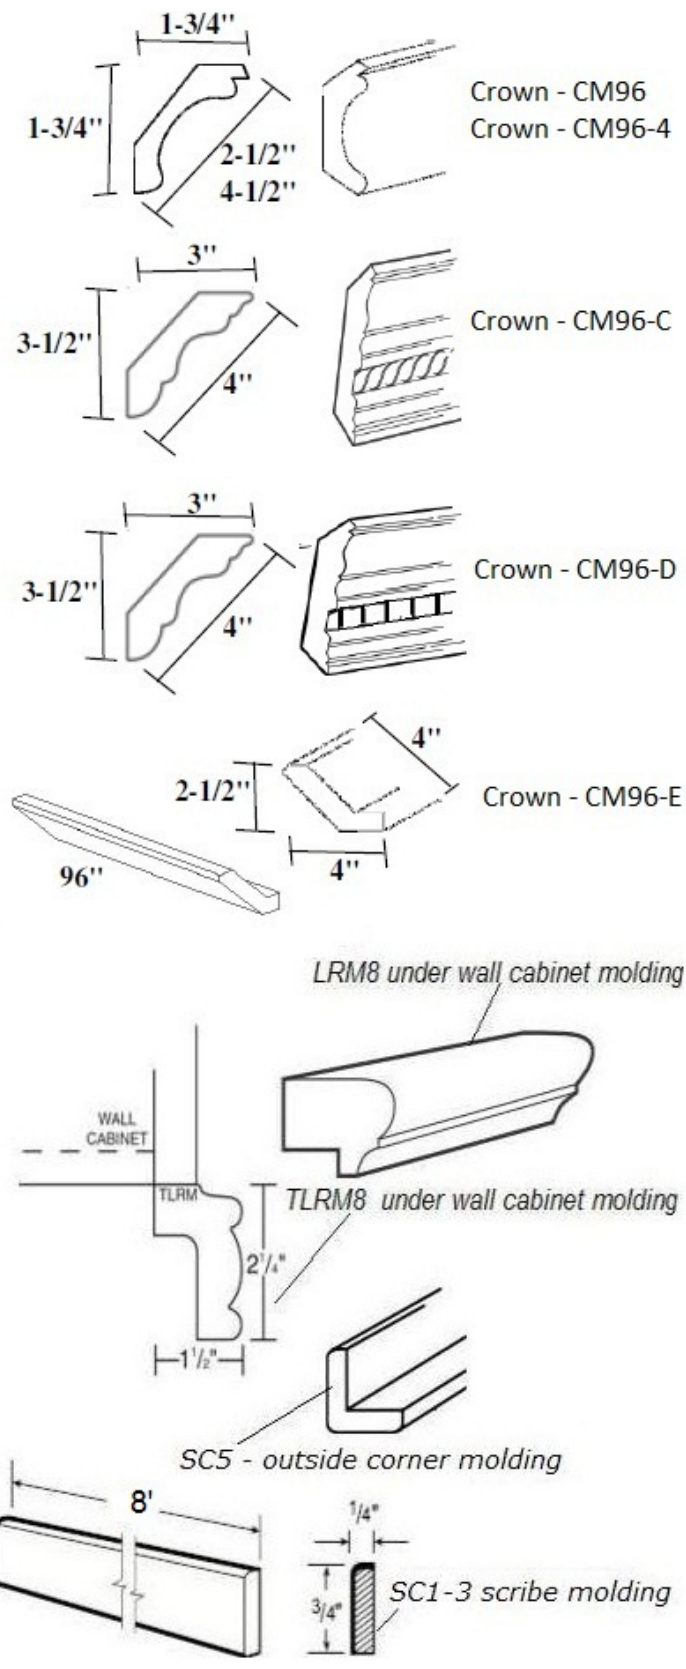

Outside Corner
Molding 3/4" x
3/4" x 96"

Scribe Molding
3/4" x 1/4" x
96"

Inside Cnr
Molding 3/4" x
3/4" x 96"

VAS48

Sculptured
Valance - 4.5"
W x 48" L

CTVAL36
CTVAL48

VAD36
VAD42
VAD48

Country
Valance - 5"W
x 36"L
Country